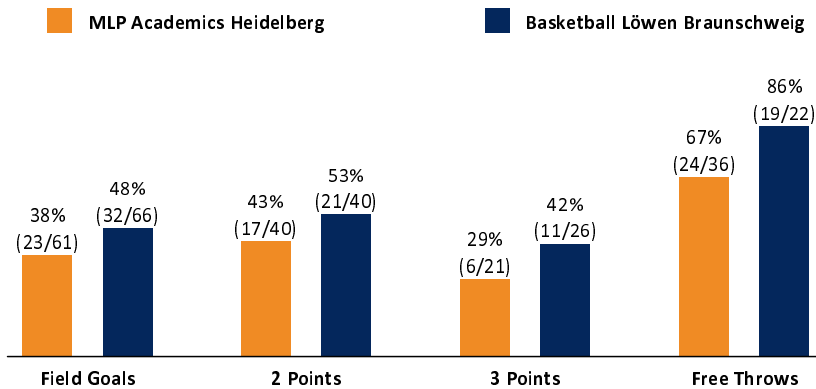

BRA - Basketball Löwen Braunschweig (Coach: RAMIREZ Jesus)

No.	Name	Min	PTS	2 Points	3 Points	Field Goals	Free Throws	OR	DR	TR	AS	ST	TO	BS	SB	PF	FD	EFF	+/-
*1	CROCKETT JR. TJ	16:48	16	2/4 (50%)	4/5 (80%)	6/9 (67%)					1		2			4		12	12
*3	TISCHLER Nicholas	26:10	12	2/4 (50%)	1/2 (50%)	3/6 (50%)	5/5 (100%)		2	2	3		1	1		2	3	14	17
4	AYDINOGLU Gian	5:44	0						1	1						5	1	1	-11
6	ZYLKA Ferdinand	20:36	17	5/9 (56%)	1/3 (33%)	6/12 (50%)	4/4 (100%)		1	1	1	2				4	3	15	9
*8	BANGO Jilson	19:42	7	2/4 (50%)		2/4 (50%)	3/3 (100%)	1	5	6	2		1	3		2	3	15	12
*10	FRU Sananda	21:46	16	3/4 (75%)	3/5 (60%)	6/9 (67%)	1/2 (50%)	2	1	3	2		1	1		3	3	17	23
13	TISCHLER Brandon	19:34	4	2/5 (40%)	0/2 (0%)	2/7 (29%)		2	4	6	1	1	5		1	4	3	2	0
*14	RORIE Ahmaad	31:08	13	2/4 (50%)	2/7 (29%)	4/11 (36%)	3/4 (75%)	1	4	5	8	2	3			3	2	17	27
15	PETERKA Martin	18:31	4	1/3 (33%)	0/2 (0%)	1/5 (20%)	2/2 (100%)	3		3	1					2	1	4	0
43	SYLLA Amar	20:01	5	2/3 (67%)		2/3 (67%)	1/2 (50%)	3	7	10	2		1	1		2	2	15	1
Team / Coach								2	4	6						6			
Totals		200:00	94	21/40 (53%)	11/26 (42%)	32/66 (48%)	19/22 (86%)	14	29	43	21	5	14	6	1	31	21	118	18

HDB	BRA
13 / 20 / 33	Rebounds OR/DR/TR 14 / 29 / 43
18	Assists 21
21	Fouls 31
31	Fouls Drawn 21
12	Turnovers 14
8	Steals 5
34	Points in the Paint 40
13	Second Chance Points 13
2	Fast Break Points 6
2 (6:4)	Biggest Lead 20 (74:94)
10-0 (60:68)	Biggest Scoring Run 10-0 (42:60)
	Lead Changes: 4
	Times Tied: 6