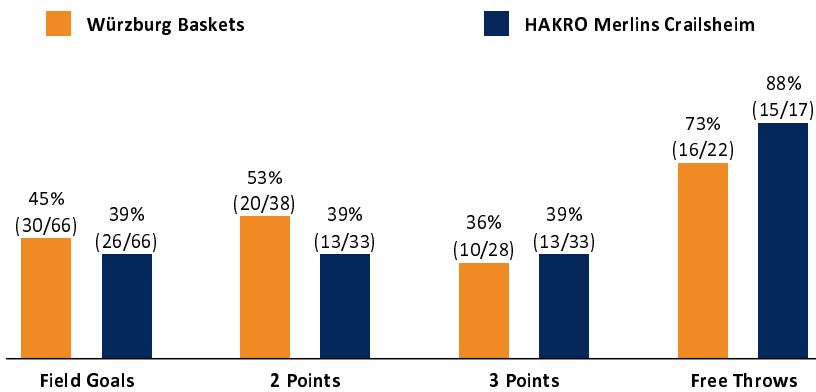

Würzburg Baskets

86 : 80 HAKRO Merlins Crailsheim

Referee: MADINGER Christof
Umpires: STREIT Enrico / IGLESIAS AMBROSIO Adrian
Commissioner: BENDER Ute

Attendance: 3.140
Würzburg, tectake Arena Würzburg (3.140 Plätze), FR 1 MRZ 2024, 20:00, Game-ID: 33372

Scoreboard table showing Q1, Q2, Q3, Q4 scores for WUE and CRA.

WUE - Würzburg Baskets (Coach: FILIPOVSKI Sasa)

Main player statistics table for Würzburg Baskets including columns for No., Name, Min, PTS, 2 Points, 3 Points, Field Goals, Free Throws, OR, DR, TR, AS, ST, TO, BS, SB, PF, FD, EFF, +/-.

CRA - HAKRO Merlins Crailsheim (Coach: LAAKSO Jussi)

Main player statistics table for HAKRO Merlins Crailsheim including columns for No., Name, Min, PTS, 2 Points, 3 Points, Field Goals, Free Throws, OR, DR, TR, AS, ST, TO, BS, SB, PF, FD, EFF, +/-.

Summary table comparing WUE and CRA across various metrics like Rebounds, Assists, Fouls, Turnovers, Steals, Points in the Paint, etc.

LEGEND
Min Minutes Played
DNP Did Not Play
PTS Points
DR Defensive Rebounds
OR Offensive Rebounds
TR Total Rebounds
AS Assists
ST Steals
TO Turnovers
BS Blocked Shots
SB Shots Blocked
PF Fouls
FD Fouls Drawn
EFF Efficiency = ((PTS + TR + AS + ST + BS) - ((FGA - FGM) + (FTA - FTM) + TO))
+/- Plus-Minus-Rating
* Starters