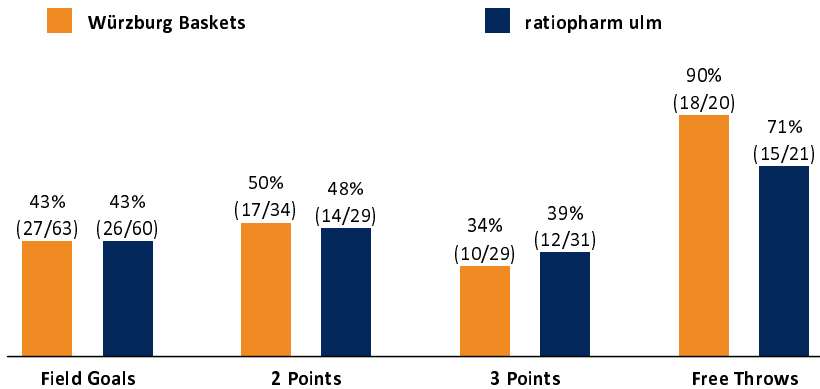

Würzburg Baskets

82 : 79

ratiopharm ulm

Referee: REITER Moritz
Umpires: CICI Gentian / KATTUR Radeesh
Commissioner: KINDERVATER Max

Attendance: 3.140
Würzburg, tectake Arena Würzburg (3.140 Plätze), MI 22 MAI 2024, 20:30, Game-ID: 34035

Summary table comparing WUE and ULM on various metrics such as Rebounds, Assists, Fouls, Turnovers, Steals, Points in the Paint, Second Chance Points, Fast Break Points, Biggest Lead, Biggest Scoring Run, Lead Changes, and Times Tied.