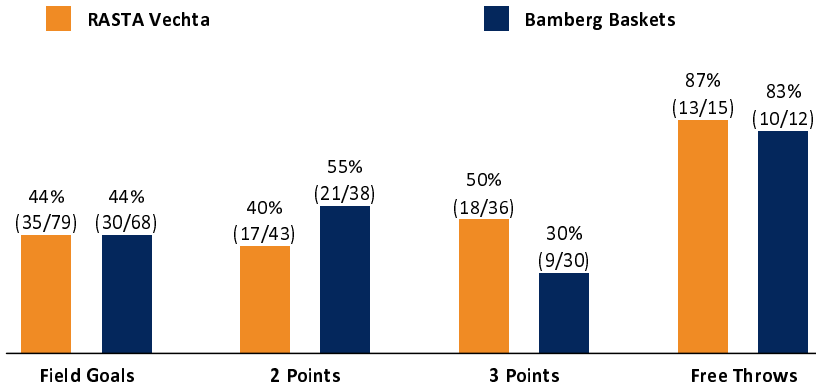

BAM - Bamberg Baskets (Coach: AMIEL Oren)

No.	Name	Min	PTS	2 Points	3 Points	Field Goals	Free Throws	OR	DR	TR	AS	ST	TO	BS	SB	PF	FD	EFF	+/-	
*0	GRAY Justin	22:54	15	2/5 (40%)	3/6 (50%)	5/11 (45%)	2/2 (100%)	2	2	4	1					3	1	14	-19	
1	HERZOG Lukas	8:36	0	0/1 (0%)	0/1 (0%)	0/2 (0%)			2	2		1	1			2		0	3	
2	COPELAND Zach	23:51	20	4/6 (67%)	3/11 (27%)	7/17 (41%)	3/3 (100%)	1	1	2	4	1	2		1	2	3	15	-13	
*3	JOHNSON Malik	20:35	4	2/3 (67%)	0/1 (0%)	2/4 (50%)		1	4	5	4		2			4	2	9	0	
*4	NELSON Adrian	27:00	8	1/3 (33%)	2/2 (100%)	3/5 (60%)	0/1 (0%)		3	3	2		1	1		2	1	10	-20	
*9	TADDA Karsten	20:26	0		0/3 (0%)	0/3 (0%)		1	1	2	1		1			2		-1	-13	
11	WOHLRATH Kevin	15:30	0						1	1						1		1	-13	
21	KAMERIC Abdulah	1:51	0															0	-1	
22	WOODBURY Trey	21:43	12	4/6 (67%)	1/5 (20%)	5/11 (45%)	1/1 (100%)	1	2	3	1		1		1	3	2	9	-15	
35	ONU EJ	16:54	10	4/5 (80%)	0/1 (0%)	4/6 (67%)	2/2 (100%)		2	2		1		1		1	2	12	-13	
*65	STANIC Filip	20:40	10	4/9 (44%)		4/9 (44%)	2/3 (67%)	2	5	7	1		3	2	1	2	5	11	-6	
Team / Coach								1	3	4							4			
Totals			200:00	79	21/38 (55%)	9/30 (30%)	30/68 (44%)	10/12 (83%)	9	26	35	14	3	11	4	3	22	16	84	-22

VEC	BAM
17 / 30 / 47	9 / 26 / 35
17	14
16	22
22	16
7	11
6	3
30	34
12	11
2	6
26 (93:67)	7 (2:9)
14-0 (81:56)	7-0 (2:9)
Lead Changes: 3	
Times Tied: 7	

LEGEND
Min Minutes Played   DR Defensive Rebounds   AS Assists   BS Blocked Shots   PF Fouls   +/- Plus-Minus-Rating
DNP Did Not Play   OR Offensive Rebounds   ST Steals   SB Shots Blocked   FD Fouls Drawn   * Starters
PTS Points   TR Total Rebounds   TO Turnovers   EFF Efficiency = ((PTS + TR + AS + ST + BS) - ((FGA - FGM) + (FTA - FTM) + TO))