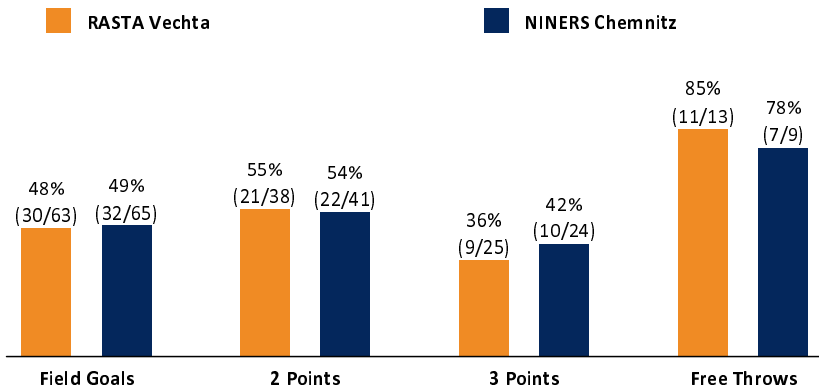

CHE - NINERS Chemnitz (Coach: PASTORE Rodrigo)

No.	Name	Min	PTS	2 Points	3 Points	Field Goals	Free Throws	OR	DR	TR	AS	ST	TO	BS	SB	PF	FD	EFF	+/-
*1	UGUAKA Her	35:55	10	2/5 (40%)	2/4 (50%)	4/9 (44%)			4	4	6		1	1		2	2	15	-1
*2	GARRETT Jeff	28:17	8	4/6 (67%)	0/2 (0%)	4/8 (50%)			7	7		3	3			2	1	11	-1
*5	VAN BECK Wesley	27:12	14	1/5 (20%)	4/6 (67%)	5/11 (45%)			2	2	3	1	3		2	3	2	11	3
7	RICHTER Jonas	DNP																	
*9	LANSDOWNE DeAndre	33:03	22	7/10 (70%)	2/5 (40%)	9/15 (60%)	2/4 (50%)	3	3	3	2	2		1	1	2	20	4	
10	KAJAMI-KEANE Kaza	16:07	6	3/5 (60%)	0/3 (0%)	3/8 (38%)			1	1	5		2		1	3	1	5	-6
21	KOPPKE Benjamin	DNP																	
24	KRUBALLY Ousman	20:10	4	1/1 (100%)		1/1 (100%)	2/2 (100%)	1	1	2			2			1	3	4	-1
33	LOCKHART Dominic	13:19	0									1	1			3	1	0	3
*53	YEBO Kevin	25:57	17	4/9 (44%)	2/4 (50%)	6/13 (46%)	3/3 (100%)	4	2	6	2	1				3	3	19	4
Team / Coach								4	4	8			1					7	
Totals		200:00	81	22/41 (54%)	10/24 (42%)	32/65 (49%)	7/9 (78%)	9	24	33	19	8	15	1	4	18	15	92	1

VEC	CHE
7 / 24 / 31	9 / 24 / 33
10	19
15	18
18	15
15	15
7	8
36	40
9	11
5	14
7 (32:25)	7 (66:73)
9-0 (75:73)	7-0 (5:9)
Lead Changes: 14	
Times Tied: 13	

LEGEND
Min Minutes Played   DR Defensive Rebounds   AS Assists   BS Blocked Shots   PF Fouls
DNP Did Not Play   OR Offensive Rebounds   ST Steals   SB Shots Blocked   FD Fouls Drawn
PTS Points   TR Total Rebounds   TO Turnovers   EFF Efficiency = ((PTS + TR + AS + ST + BS) - ((FGA - FGM) + (FTA - FTM) + TO))