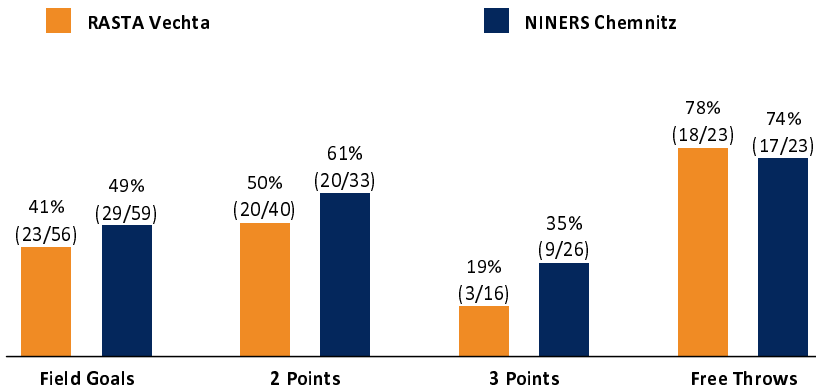

CHE - NINERS Chemnitz (Coach: PASTORE Rodrigo)

No.	Name	Min	PTS	2 Points	3 Points	Field Goals	Free Throws	OR	DR	TR	AS	ST	TO	BS	SB	PF	FD	EFF	+/-	
0	GREGORI Brendan	0:58	1				1/2 (50%)										1	0	1	
*1	UGUAKA her	35:27	14	2/4 (50%)	3/6 (50%)	5/10 (50%)	1/2 (50%)		4	4	2	1	2			3	2	13	11	
*2	GARRETT Jeff	29:12	19	5/5 (100%)	2/4 (50%)	7/9 (78%)	3/4 (75%)	1	4	5	1	1		1		1	3	24	23	
*5	VAN BECK Wesley	23:34	8	3/4 (75%)	0/5 (0%)	3/9 (33%)	2/2 (100%)	2	3	5	4		2		1	4	4	9	13	
*7	RICHTER Jonas	25:43	12	4/6 (67%)	1/1 (100%)	5/7 (71%)	1/3 (33%)	3	3	6	2					4	3	16	16	
*9	LANSDOWNE DeAndre	29:46	13	5/9 (56%)	1/7 (14%)	6/16 (38%)			2	2	7	2	2	1	2	2		13	9	
21	KOPPKE Benjamin	0:48	0															0	-1	
24	KRUBALLY Ousman	16:55	7	1/2 (50%)		1/2 (50%)	5/6 (83%)		3	3	2		3			3	4	7	13	
33	LOCKHART Dominic	22:10	3		1/2 (50%)	1/2 (50%)		1	2	3						3		5	-2	
53	YEBO Kevin	15:27	7	0/3 (0%)	1/1 (100%)	1/4 (25%)	4/4 (100%)		4	4	1		1			3	4	8	2	
Team / Coach								3	2	5		3				2				
Totals			200:00	84	20/33 (61%)	9/26 (35%)	29/59 (49%)	17/23 (74%)	10	27	37	19	4	13	2	3	23	21	97	17

VEC	CHE
6 / 20 / 26	10 / 27 / 37
6	19
21	23
23	21
11	13
4	4
32	34
4	13
6	6
0 (:)	21 (58:79)
6-0 (36:45)	7-0 (0:7)
	Lead Changes: 0
	Times Tied: 0

LEGEND

Min Minutes Played   DR Defensive Rebounds   AS Assists   BS Blocked Shots   PF Fouls   +/- Plus-Minus-Rating
DNP Did Not Play   OR Offensive Rebounds   ST Steals   SB Shots Blocked   FD Fouls Drawn   * Starters
PTS Points   TR Total Rebounds   TO Turnovers   EFF Efficiency = ((PTS + TR + AS + ST + BS) - ((FGA - FGM) + (FTA - FTM) + TO))