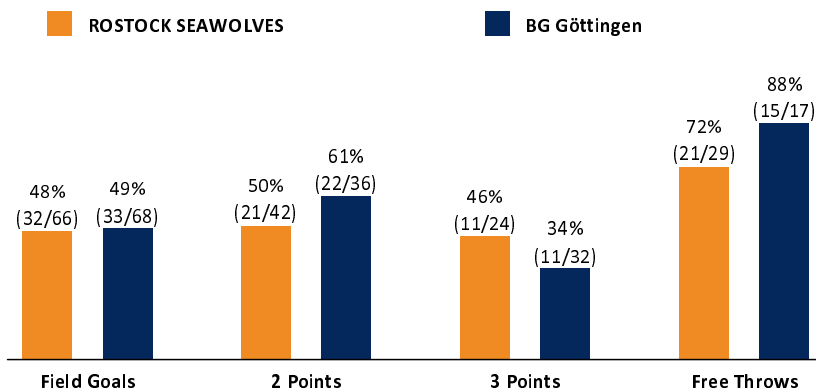

GOT - BG Göttingen (Coach: FOUCART Olivier)

No.	Name	Min	PTS	2 Points	3 Points	Field Goals	Free Throws	OR	DR	TR	AS	ST	TO	BS	SB	PF	FD	EFF	+/-
*0	BURNS Deondre	13:09	4	1/4 (25%)		1/4 (25%)	2/2 (100%)				1	1	2			3	2	1	-5
1	ENSMINGER Zachary	26:29	11	4/8 (50%)	1/6 (17%)	5/14 (36%)			2	2	8		1			2	1	11	-2
*2	GIBSON Umoja	25:16	11	1/1 (100%)	2/7 (29%)	3/8 (38%)	3/3 (100%)		1	1	2	1	1	1		2	4	10	-11
3	RICH Osaro Jürgen	12:50	4	2/3 (67%)		2/3 (67%)		1		1	2					2		6	13
8	HEMSCHMEIER Peter	DNP																	
11	ANTICEVICH Grant	26:28	4	2/2 (100%)	0/3 (0%)	2/5 (40%)		1	6	7	1	1				1	2	10	4
*13	HUME Bodie	22:53	18	4/5 (80%)	3/6 (50%)	7/11 (64%)	1/1 (100%)	2	3	5	1	1	1	1		3	1	21	-14
14	HARTWICH Philipp	9:46	4	2/2 (100%)		2/2 (100%)		1		1						3		6	0
15	WÜLLNER Max	0:23	0															0	1
*17	MÖNNINGHOFF Mathis	13:32	3		1/2 (50%)	1/2 (50%)		1		1						3		3	-8
21	ZUGIC Fedor	20:54	20	3/5 (60%)	3/5 (60%)	6/10 (60%)	5/6 (83%)	1	6	7	2		2			1	3	22	8
*25	SILINS Karlis	28:20	13	3/6 (50%)	1/3 (33%)	4/9 (44%)	4/5 (80%)	1	2	3	1	1	3	1		5	4	10	-6
Team / Coach								2	2	4						4			
Totals			200:00	92	22/36 (61%)	11/32 (34%)	33/68 (49%)	15/17 (88%)	10	22	32	18	5	10	4	25	17	104	-4

HRO	GOT
13 / 25 / 38	10 / 22 / 32
18	18
18	25
25	17
7	10
4	5
30	36
22	12
8	9
6 (14:8)	9 (18:27)
7-0 (59:58)	10-0 (14:18)
Lead Changes: 18	
Times Tied: 9	

LEGEND
Min Minutes Played   DR Defensive Rebounds   AS Assists   BS Blocked Shots   PF Fouls   +/- Plus-Minus-Rating
DNP Did Not Play   OR Offensive Rebounds   ST Steals   SB Shots Blocked   FD Fouls Drawn   * Starters
PTS Points   TR Total Rebounds   TO Turnovers   EFF Efficiency = ((PTS + TR + AS + ST + BS) - ((FGA - FGM) + (FTA - FTM) + TO))