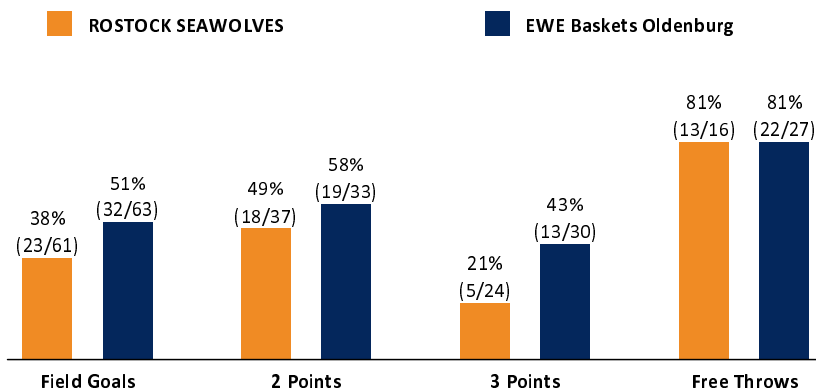

OLD - EWE Baskets Oldenburg (Coach: CALLES Pedro)

No.	Name	Min	PTS	2 Points	3 Points	Field Goals	Free Throws	OR	DR	TR	AS	ST	TO	BS	SB	PF	FD	EFF	+/-	
*0	SCHOORMANN Len	18:17	8	1/2 (50%)	2/4 (50%)	3/6 (50%)		1		1			3			1		3	8	
3	DILEO Maximilian	16:56	2	1/1 (100%)	0/2 (0%)	1/3 (33%)		2		2	1					4	1	3	19	
*4	RUSSELL DeWayne	18:19	4	2/7 (29%)		2/7 (29%)		1	3	4	8	1	6			1	1	6	8	
7	HEMSCHMEIER Fritz	1:59	0								1							1	4	
9	CRANDALL Geno	25:52	27	1/4 (25%)	4/7 (57%)	5/11 (45%)	13/14 (93%)	1	2	3	6	2	3			2	10	28	32	
15	IZUNDU Ebuka	18:50	12	3/3 (100%)		3/3 (100%)	6/6 (100%)	1	2	3	1		2			1	4	14	16	
*16	BROWN JR. Chaundee	26:24	15	4/5 (80%)	2/6 (33%)	6/11 (55%)	1/5 (20%)				1					1	4	7	11	
*17	AGBAKOKO Norris	21:10	12	5/7 (71%)		5/7 (71%)	2/2 (100%)	6	10	16	1		1	2		2	6	28	19	
22	WANK Lukas	5:46	3		1/3 (33%)	1/3 (33%)			1	1						1		2	-6	
24	WILLIAMS Deane	15:31	3		1/2 (50%)	1/2 (50%)			2	2	1					2		5	18	
*34	KONONTSUK Artur	18:43	7	2/3 (67%)	1/4 (25%)	3/7 (43%)		1	6	7	2		1			3		11	23	
35	PIJANIC Alen	12:13	6	0/1 (0%)	2/2 (100%)	2/3 (67%)			1	1		1	1	1		1		7	23	
Team / Coach								2	2	4							4			
Totals			200:00	99	19/33 (58%)	13/30 (43%)	32/63 (51%)	22/27 (81%)	15	29	44	22	4	17	3		19	26	119	35

HRO	OLD
9 / 18 / 27	15 / 29 / 44
13	22
27	19
19	26
18	17
5	4
36	34
14	16
7	15
1 (5:4)	37 (62:99)
8-0 (21:20)	15-0 (60:94)
	Lead Changes: 6
	Times Tied: 4

LEGEND
Min Minutes Played   DR Defensive Rebounds   AS Assists   BS Blocked Shots   PF Fouls   +/- Plus-Minus-Rating
DNP Did Not Play   OR Offensive Rebounds   ST Steals   SB Shots Blocked   FD Fouls Drawn   * Starters
PTS Points   TR Total Rebounds   TO Turnovers   EFF Efficiency = ((PTS + TR + AS + ST + BS) - ((FGA - FGM) + (FTA - FTM) + TO))