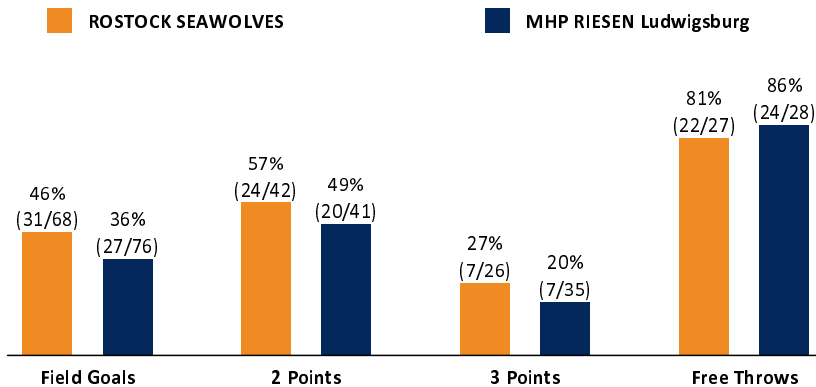

LUD - MHP RIESEN Ludwigsburg (Coach: KING Josh)

No.	Name	Min	PTS	2 Points	3 Points	Field Goals	Free Throws	OR	DR	TR	AS	ST	TO	BS	SB	PF	FD	EFF	+/-	
0	HAMMOND Deion	16:10	5	2/6 (33%)	0/4 (0%)	2/10 (20%)	1/2 (50%)		1	1		1				1	2	-2	5	
1	BÄHRE Jonathan	20:56	6		2/5 (40%)	2/5 (40%)			6	6			1			4		8	2	
2	PATRICK Jacob	6:12	2		0/2 (0%)	0/2 (0%)	2/2 (100%)				1				1	1	1	-3		
*3	GRAVES Jayvon	31:39	5	2/7 (29%)	0/5 (0%)	2/12 (17%)	1/2 (50%)		8	8	3	1	3			4	4	3	-11	
5	ROBERSON Jeff	DNP																		
6	PATRICK Johannes	DNP																		
*7	BUIE Desure	29:08	22	4/9 (44%)	1/5 (20%)	5/14 (36%)	11/12 (92%)		5	5	2	2	1			1	9	20	-10	
8	LEWIS Jaren	19:53	12	2/3 (67%)	2/6 (33%)	4/9 (44%)	2/2 (100%)	2	2	4		2				3	1	13	-5	
*11	MELSON Silas	33:57	17	6/8 (75%)	1/6 (17%)	7/14 (50%)	2/2 (100%)	1	1	2	2	1			1	3	1	15	-9	
*13	POLAS BARTOLO Yorman	20:56	7	1/3 (33%)	1/2 (50%)	2/5 (40%)	2/2 (100%)	2	2	4		1	1		1	2	2	8	2	
21	PLETA Dominykas	2:34	0															0	2	
*27	EDIGIN Eddy	18:35	9	3/5 (60%)		3/5 (60%)	3/4 (75%)	3	4	7			2			4	3	11	-3	
Team / Coach								6	1	7			1				6			
Totals			200:00	85	20/41 (49%)	7/35 (20%)	27/76 (36%)	24/28 (86%)	14	30	44	8	8	9		3	22	23	83	-6

HRO	LUD
11 / 35 / 46	Rebounds OR/DR/TR
14	Assists
24	Fouls
21	Fouls Drawn
13	Turnovers
3	Steals
40	Points in the Paint
9	Second Chance Points
22	Fast Break Points
16 (50:34)	Biggest Lead
8-0 (8:2)	Biggest Scoring Run
	Lead Changes: 1
	Times Tied: 0

LEGEND
Min Minutes Played   DR Defensive Rebounds   AS Assists   BS Blocked Shots   PF Fouls   +/- Plus-Minus-Rating
DNP Did Not Play   OR Offensive Rebounds   ST Steals   SB Shots Blocked   FD Fouls Drawn   * Starters
PTS Points   TR Total Rebounds   TO Turnovers   EFF Efficiency = ((PTS + TR + AS + ST + BS) - ((FGA - FGM) + (FTA - FTM) + TO))