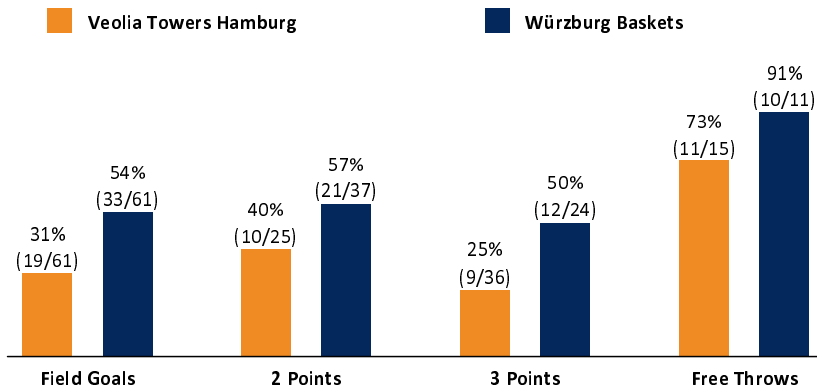

WUE - Würzburg Baskets (Coach: FILIPOVSKI Sasa)

No.	Name	Min	PTS	2 Points	3 Points	Field Goals	Free Throws	OR	DR	TR	AS	ST	TO	BS	SB	PF	FD	EFF	+/-	
*0	LIVINGSTON II Otis	27:24	17	4/7 (57%)	3/5 (60%)	7/12 (58%)			3	3	5		3		2		3	17	38	
*1	SELJAAS Zachary	27:18	10	3/3 (100%)	1/2 (50%)	4/5 (80%)	1/1 (100%)		4	4	1	2	1			3	2	15	23	
2	KONE Bazoumana	8:10	2	1/1 (100%)		1/1 (100%)		1		1			2			2		1	0	
*6	UGRAI Maximilian	25:50	15	2/3 (67%)	3/3 (100%)	5/6 (83%)	2/2 (100%)	3	2	5	1	2	3	1		4	2	20	30	
10	PERRY Darius	24:54	23	7/12 (58%)	2/5 (40%)	9/17 (53%)	3/4 (75%)		3	3		4	2		1	2	4	19	8	
*11	WASHINGTON Isaiah	23:18	5	0/4 (0%)	1/4 (25%)	1/8 (13%)	2/2 (100%)		5	5	2		4			4	3	1	18	
*20	BESS Javon	31:05	9	2/4 (50%)	1/2 (50%)	3/6 (50%)	2/2 (100%)		8	8		3	1	2		1	1	18	28	
21	SIDIBE Amadou	7:03	0						2	2			2			3		0	-8	
34	HOFFMANN Felix	DNP																		
40	WELP Collin	24:58	7	2/3 (67%)	1/3 (33%)	3/6 (50%)			8	8			2	1		1	1	11	13	
Team / Coach								2	2	4							4			
Totals			200:00	88	21/37 (57%)	12/24 (50%)	33/61 (54%)	10/11 (91%)	6	37	43	9	11	20	4	3	20	16	106	30

HAM	Rebounds OR/DR/TR	WUE
7 / 22 / 29		6 / 37 / 43
14	Assists	9
16	Fouls	20
20	Fouls Drawn	16
20	Turnovers	20
5	Steals	11
20	Points in the Paint	30
2	Second Chance Points	7
6	Fast Break Points	6
2 (33:31)	Biggest Lead	32 (56:88)
10-0 (12:13)	Biggest Scoring Run	18-0 (42:58)
	Lead Changes:	8
	Times Tied:	2

LEGEND
Min Minutes Played   DR Defensive Rebounds   AS Assists   BS Blocked Shots   PF Fouls   +/- Plus-Minus-Rating
DNP Did Not Play   OR Offensive Rebounds   ST Steals   SB Shots Blocked   FD Fouls Drawn   * Starters
PTS Points   TR Total Rebounds   TO Turnovers   EFF Efficiency = ((PTS + TR + AS + ST + BS) - ((FGA - FGM) + (FTA - FTM) + TO))