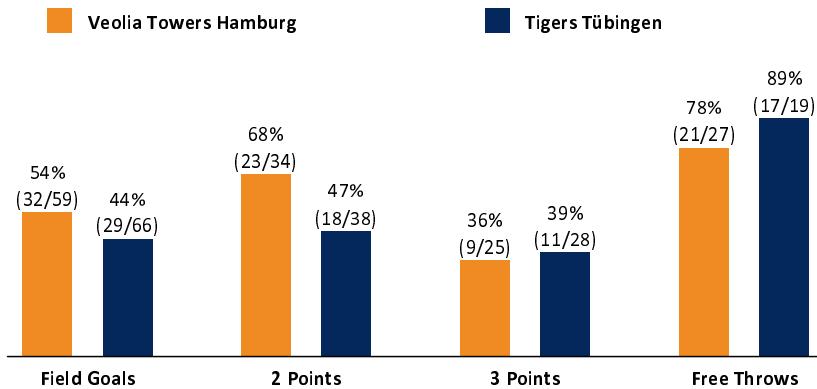

TUB - Tigers Tübingen (Coach: JANSSON Danny)

No.	Name	Min	PTS	2 Points	3 Points	Field Goals	Free Throws	OR	DR	TR	AS	ST	TO	BS	SB	PF	FD	EFF	+/-
2	DARKO-KELLY Zaccheus	19:58	2	1/4 (25%)	0/2 (0%)	1/6 (17%)		2	1	3	1	1	1			2		1	-1
*3	BOEHEIM Jimmy	28:24	15	1/4 (25%)	3/5 (60%)	4/9 (44%)	4/4 (100%)	1	1	2	1	1				3	3	14	-20
*7	LANMÜLLER Timo	6:28	0	0/1 (0%)		0/1 (0%)										4		-1	4
9	HELMANIS Kriss	27:17	3	1/1 (100%)		1/1 (100%)	1/2 (50%)		4	4	1	1	1			3	1	7	3
10	OTTO Gianni	9:23	2	0/1 (0%)	0/1 (0%)	0/2 (0%)	2/2 (100%)		1	1	5		1			1	1	5	4
11	ERSEK Erol	22:25	19	1/2 (50%)	5/8 (63%)	6/10 (60%)	2/2 (100%)		2	2	1		1			2	1	17	1
*16	KALAITZAKIS Georgios	25:45	12	4/7 (57%)	0/2 (0%)	4/9 (44%)	4/5 (80%)	2	4	6	3	1	4			2	7	12	-9
*17	SERIC Mateo	26:55	16	8/12 (67%)	0/3 (0%)	8/15 (53%)		1	2	3	2	2	1		2	4	1	15	-6
23	MASTERS Javon	9:49	0	0/1 (0%)	0/1 (0%)	0/2 (0%)												-2	-7
*56	JACKSON Jhivvan	23:36	17	2/5 (40%)	3/6 (50%)	5/11 (45%)	4/4 (100%)	2		2	2	1	3		1	4	6	13	-9
Team / Coach								3	4	7			1			1		6	
Totals		200:00	86	18/38 (47%)	11/28 (39%)	29/66 (44%)	17/19 (89%)	11	19	30	16	7	13		3	26	20	87	-8

HAM	TUB
9 / 25 / 34	11 / 19 / 30
20	16
20	26
24	20
16	13
7	7
44	24
14	16
10	10
11 (94:83)	13 (52:65)
10-0 (75:73)	8-0 (34:36)
Lead Changes: 11	
Times Tied: 8	

LEGEND
Min Minutes Played   DR Defensive Rebounds   AS Assists   BS Blocked Shots   PF Fouls   +/- Plus-Minus-Rating
DNP Did Not Play   OR Offensive Rebounds   ST Steals   SB Shots Blocked   FD Fouls Drawn   * Starters
PTS Points   TR Total Rebounds   TO Turnovers   EFF Efficiency = ((PTS + TR + AS + ST + BS) - ((FGA - FGM) + (FTA - FTM) + TO))