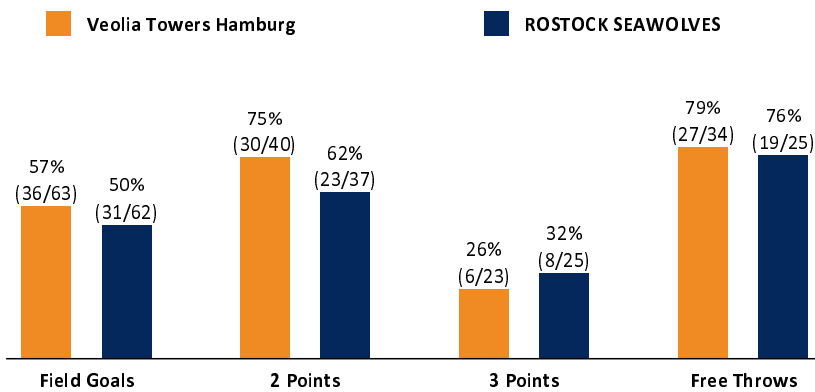

HRO - ROSTOCK SEAWOLVES (Coach: HELD Christian)

No.	Name	Min	PTS	2 Points	3 Points	Field Goals	Free Throws	OR	DR	TR	AS	ST	TO	BS	SB	PF	FD	EFF	+/-	
*2	NELSON Tyler	28:04	19	1/3 (33%)	4/9 (44%)	5/12 (42%)	5/5 (100%)		1	1	4	1				3	4	18	-16	
5	CARTER Chris	14:39	2	1/2 (50%)		1/2 (50%)					1	3	1		1	2	2	4	-7	
*10	CLARK Wes	25:27	7	2/6 (33%)	1/4 (25%)	3/10 (30%)			2	2	3		1			3		4	-9	
*11	GOODWIN Chevez	27:30	22	9/11 (82%)		9/11 (82%)	4/7 (57%)	2	6	8	1	2	2			4	6	24	-9	
*13	LOCKETT Eric	27:36	6	2/3 (67%)		2/3 (67%)	2/4 (50%)	1	2	3	2		1			4	3	7	-10	
15	AMAIZE Robin	25:08	15	3/4 (75%)	2/6 (33%)	5/10 (50%)	3/4 (75%)	1		1	1	2	5			3	2	8	-5	
19	THEIS Sid-Marlon	13:04	0	0/1 (0%)		0/1 (0%)		1	1	2				1		3		2	-10	
20	BRADLEY Matt	DNP																		
*21	ALSTON JR. Derrick	35:44	18	5/7 (71%)	1/6 (17%)	6/13 (46%)	5/5 (100%)	1	1	2	1	2	3			4	9	13	-12	
22	DREWS Oshane	2:48	0						1	1						1		1	-2	
Team / Coach								2	3	5							5			
Totals			200:00	89	23/37 (62%)	8/25 (32%)	31/62 (50%)	19/25 (76%)	8	17	25	13	8	13	1	1	27	26	86	-16

HAM	HRO
14 / 25 / 39	8 / 17 / 25
19	13
26	27
26	26
14	13
4	8
54	38
19	11
22	6
20 (99:79)	0 (:)
8-0 (8:0)	7-0 (101:89)
Lead Changes: 0	
Times Tied: 0	

LEGEND
Min Minutes Played   DR Defensive Rebounds   AS Assists   BS Blocked Shots   PF Fouls   +/- Plus-Minus-Rating
DNP Did Not Play   OR Offensive Rebounds   ST Steals   SB Shots Blocked   FD Fouls Drawn   * Starters
PTS Points   TR Total Rebounds   TO Turnovers   EFF Efficiency = ((PTS + TR + AS + ST + BS) - ((FGA - FGM) + (FTA - FTM) + TO))