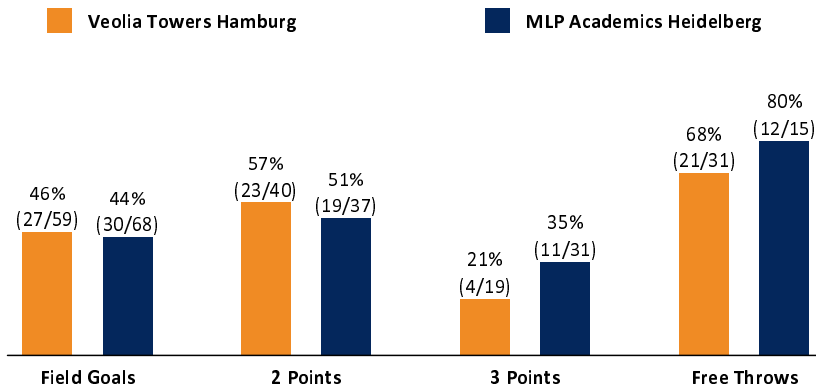

HDB - MLP Academics Heidelberg (Coach: FREYER Ingo)

No.	Name	Min	PTS	2 Points	3 Points	Field Goals	Free Throws	OR	DR	TR	AS	ST	TO	BS	SB	PF	FD	EFF	+/-	
*1	WHALEY Isaiah	21:39	2	1/2 (50%)		1/2 (50%)			2	2		1	2			5	1	2	4	
2	WÜRZNER Niklas	18:07	0	0/1 (0%)	0/2 (0%)	0/3 (0%)			1	1		2				2	1	0	-5	
*4	CHILDS Elijah	34:28	10	3/8 (38%)	0/1 (0%)	3/9 (33%)	4/4 (100%)	1	5	6	2	1	3	1		4	2	11	0	
7	RIETSCH Evan	DNP																		
8	SCHALLY Samuel	DNP																		
9	ZIPSER Paul	9:19	1		0/3 (0%)	0/3 (0%)	1/2 (50%)		1	1	1					1	2	-1	3	
*11	VARGAS Akeem	18:31	0		0/1 (0%)	0/1 (0%)		1	2	3	2					1	3	4	6	
15	KEßEN Marcel	11:09	6	3/3 (100%)	0/2 (0%)	3/5 (60%)		2	3	5	1					5	1	10	1	
*25	JAWORSKI Justin	38:56	31	7/14 (50%)	5/11 (45%)	12/25 (48%)	2/2 (100%)	3	4	7	5	4	9		1	3	6	25	6	
*30	CARROLL Jeffrey	31:10	18	2/3 (67%)	4/8 (50%)	6/11 (55%)	2/2 (100%)		5	5	1		1			4	3	18	1	
44	HUNDT Bennet	16:41	15	3/6 (50%)	2/3 (67%)	5/9 (56%)	3/5 (60%)	2	2	2			1			1	5	10	4	
Team / Coach									1	2	3						3			
Totals			200:00	83	19/37 (51%)	11/31 (35%)	30/68 (44%)	12/15 (80%)	10	25	35	12	8	16	1	1	26	24	82	4

HAM	HDB
10 / 30 / 40	10 / 25 / 35
11	12
24	26
26	24
18	16
9	8
44	26
14	10
9	7
9 (18:9)	5 (42:47)
10-0 (15:7)	6-0 (18:15)
Lead Changes: 14	
Times Tied: 15	

LEGEND
Min Minutes Played   DR Defensive Rebounds   AS Assists   BS Blocked Shots   PF Fouls   +/- Plus-Minus-Rating
DNP Did Not Play   OR Offensive Rebounds   ST Steals   SB Shots Blocked   FD Fouls Drawn   * Starters
PTS Points   TR Total Rebounds   TO Turnovers   EFF Efficiency = ((PTS + TR + AS + ST + BS) - ((FGA - FGM) + (FTA - FTM) + TO))